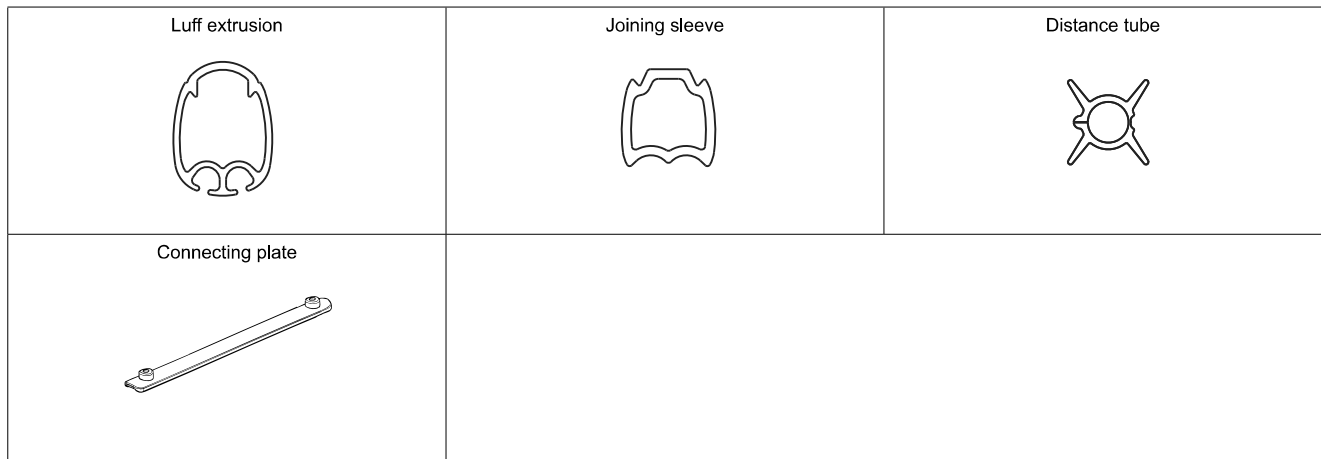

Luff extrusion pack, wire Ø4-6

Including luff extrusions, joining sleeves, distance tubes and connecting plates for forestay lengths according to table.

Description	Dimension	Qty	
Luff extrusion pack	FL=8100	1	549-132-02
Luff extrusion pack	FL=10500	1	549-132-03
Luff extrusion pack	FL=12900	1	549-132-04

Single luff extrusion pack, wire Ø4-6

Including 1 pcs luff extrusion, 1 pcs joining sleeve, 1 pcs distance tube and 1 pcs connecting plate

Description	Qty		Luff extrusion	Joining sleeve	Distance tube	Conn. plate
Single luff extrusion pack	1	549-130-01	L=1000	L=250	L=865	L=90
Single luff extrusion pack	1	549-131-01	L=2000	L=200	L=1800	L=40
Single luff extrusion pack	1	549-132-06	L=2400	L=200	L=2200	L=40

6.7 Toggles & links

Toggle type		Forestay Dimensions		
		Ø 4 (5/32")	Ø 5 (3/16")	Ø 6 (1/4")
Eye/fork toggle 	Article no.	174-102	174-103	174-104
	Length (H)	25 (1")	35 (1 3/8")	40 (1 1/2")
	Ø Eye (D1)	8 (5/16")	10 (3/8")	11 (7/16")
	Ø Clevis pin (D2)	8 (5/16")	9.5 (3/8")	11 (7/16")
	Fork width (W2)	8 (5/16")	10 (3/8")	12 (1/2")
Fork/Fork toggle 	Article no.	517-056-02	517-054-02	517-046-02
	Length (H)	25 (1")	30 (1 3/16")	40 (1 1/2")
	Ø Clevis pin (D1)	8 (5/16")	10 (3/8")	12 (1/2")
	Fork width (W1)	7.5 (9/32")	10 (3/8")	11 (7/16")
	Ø Clevis pin (D2)	8 (5/16")	10 (3/8")	10 (3/8")
	Fork width (W2)	8 (5/16")	11 (7/16")	11 (7/16")
Eye/fork Extensionlink 	Article no.	517-944-01	517-945-01	517-063-01
	Length (H)	90 (3 9/16")	90 (3 9/16")	90 (3 9/16")
	Ø Clevis pin (D1)	8 (5/16")	10 (3/8")	12 (1/2")
	Fork width (W1)	7 (9/32")	9.5 (3/8")	11 (7/16")
	Ø Hole (D2)	8.3 (21/64")	10.3 (13/32")	13 (33/64")
	Gauge (W2)	4 (5/32")	4 (5/32")	6 (1/4")