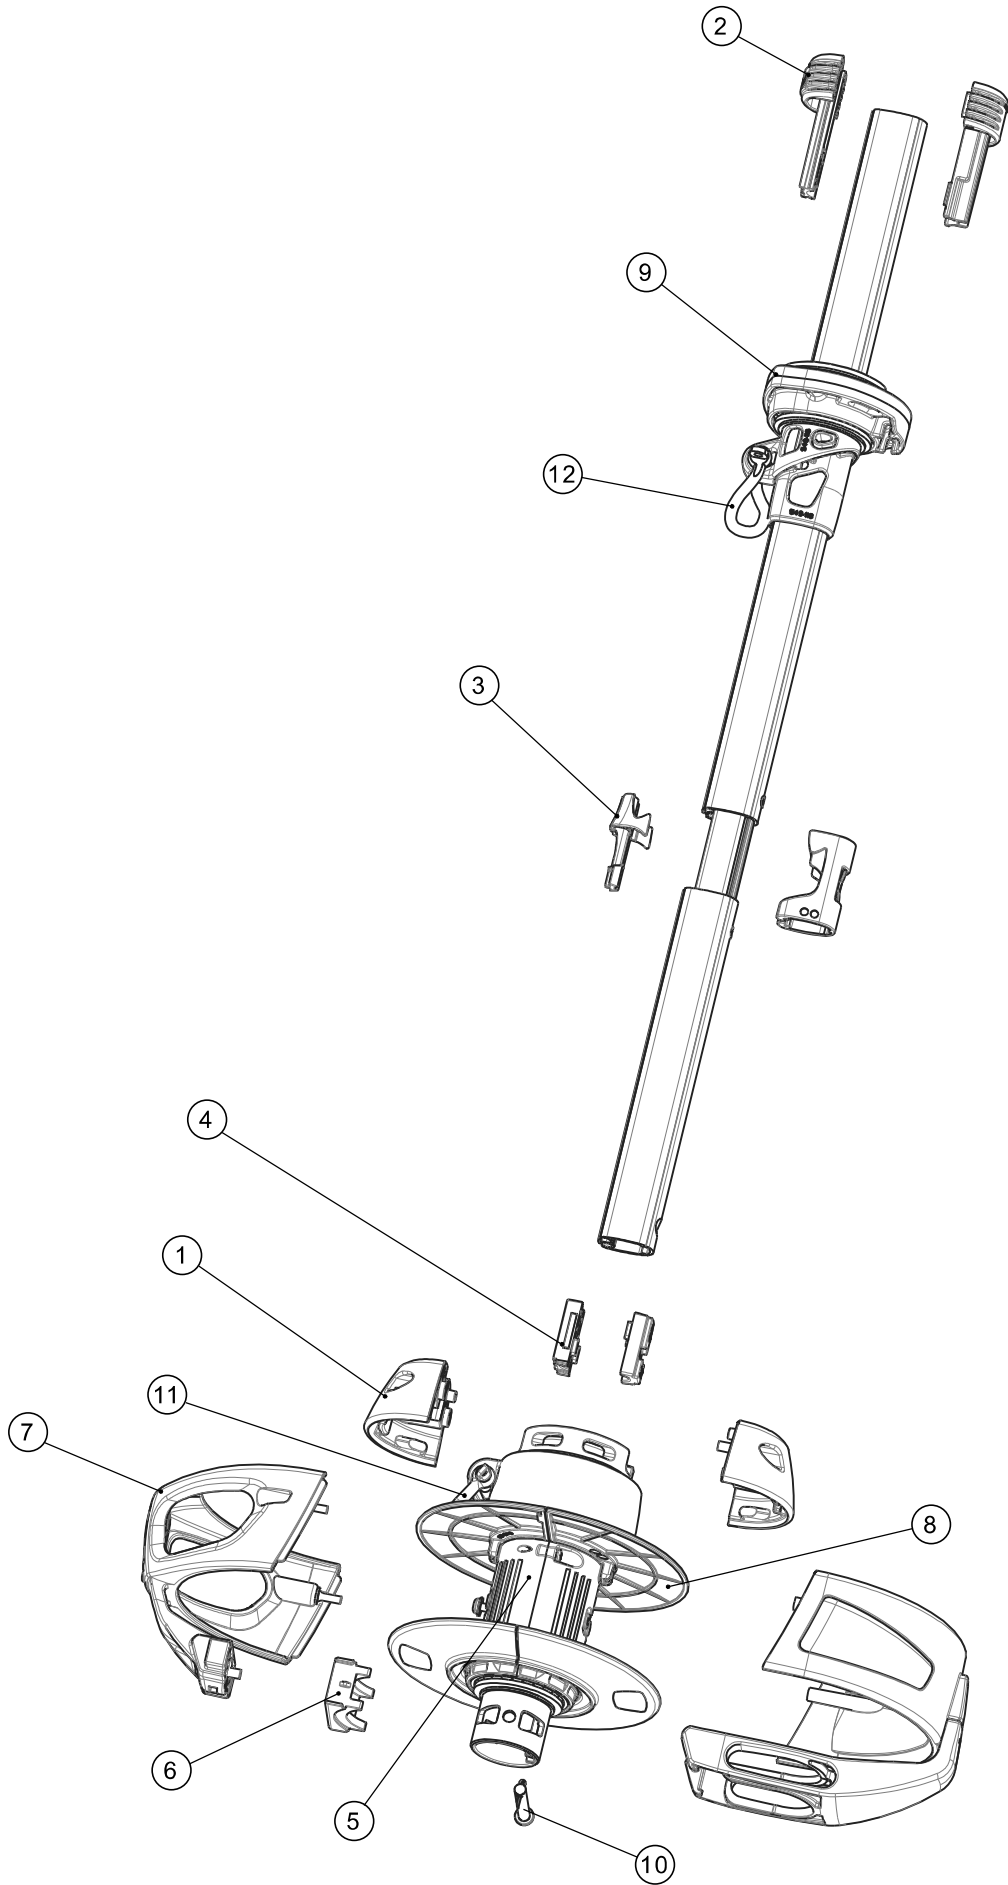

6.6 Spares & Accessories

	Description	Serie 104S				
		Dimension	Qty	Forestay wire size		
				Ø4 mm	Ø5 mm	Ø6 mm
1	Adapter assembly	incl. screws	1	549-104-01R	549-104-01R	549-104-01R
2	Top guard	incl. screws	1	549-125-01R	549-125-01R	549-125-01R
3	Sail feeder	-	1	549-123-01R	549-123-01R	549-123-01R
4	Lower bearing	-	1	549-119-01R	549-119-01R	549-119-01R
5	Drum unit	incl. shackle, clevis pin and split pin	1	549-100-10R	549-100-10R	549-100-10R
6	Lock block	-	1	549-111-01R	549-111-01R	549-111-01R
7	Cover assembly	incl. lock block and screws	1	549-109-10R	549-109-10R	549-109-10R
8	Brim assembly	two brims incl. screws	1	549-107-01R	549-107-01R	549-107-01R
9	Halyard swivel	incl. shackle	1	549-116-01R	549-116-01R	549-116-01R
10	Clevis pin and split pin	-	1	165-008-01R	165-008-01R	165-008-01R
11	Screw pin shackle	M8x16x32	1	307-086R	307-086R	307-086R
12	Twisted screw pin shackle	M8x16x32	1	307-023R	307-023R	307-023R
13	Spare screw kit	-	1	155-807-10R	155-807-10R	155-807-10R
14	Loop HMPE	Ø4	1	613-051-20R		

6.7 Toggles & links

Toggle type		Forestay Dimensions		
		Ø 4 (5/32")	Ø 5 (3/16")	Ø 6 (1/4")
Eye/fork toggle 	Article no.	174-102	174-103	174-104
	Length (H)	25 (1")	35 (1 3/8")	40 (1 1/2")
	Ø Eye (D1)	8 (5/16")	10 (3/8")	11 (7/16")
	Ø Clevis pin (D2)	8 (5/16")	9.5 (3/8")	11 (7/16")
	Fork width (W2)	8 (5/16")	10 (3/8")	12 (1/2")
Fork/Fork toggle 	Article no.	517-056-02	517-054-02	517-046-02
	Length (H)	25 (1")	30 (1 3/16")	40 (1 1/2")
	Ø Clevis pin (D1)	8 (5/16")	10 (3/8")	12 (1/2")
	Fork width (W1)	7.5 (9/32")	10 (3/8")	11 (7/16")
	Ø Clevis pin (D2)	8 (5/16")	10 (3/8")	10 (3/8")
	Fork width (W2)	8 (5/16")	11 (7/16")	11 (7/16")
Eye/fork Extensionlink 	Article no.	517-944-01	517-945-01	517-063-01
	Length (H)	90 (3 9/16")	90 (3 9/16")	90 (3 9/16")
	Ø Clevis pin (D1)	8 (5/16")	10 (3/8")	12 (1/2")
	Fork width (W1)	7 (9/32")	9.5 (3/8")	11 (7/16")
	Ø Hole (D2)	8.3 (21/64")	10.3 (13/32")	13 (33/64")
	Gauge (W2)	4 (5/32")	4 (5/32")	6 (1/4")