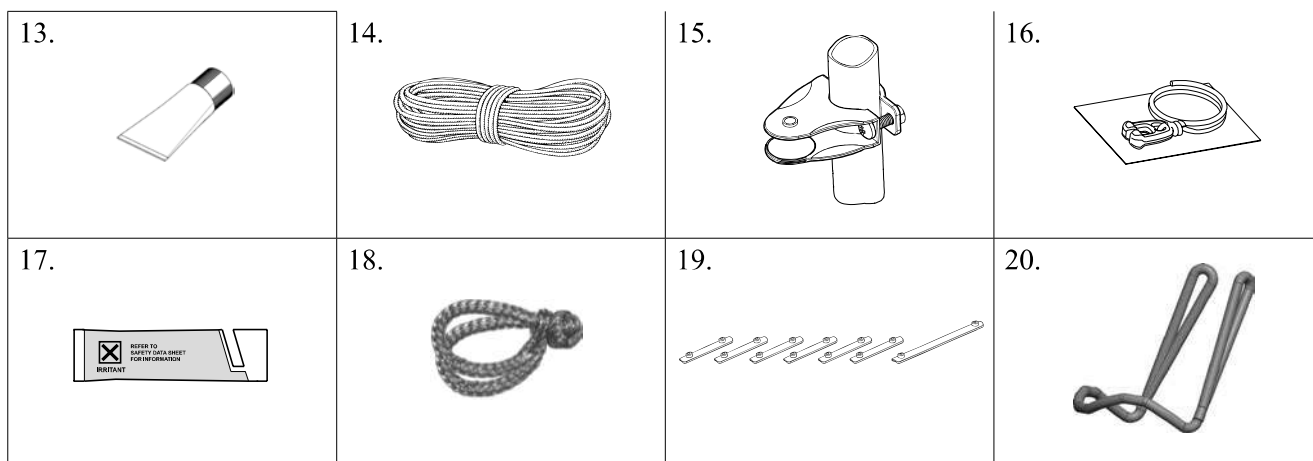

6.6 Spares & Accessories

	Description	Serie 404S			
		Dimension	Qty	Forestay wire size	
				Ø12 mm	Ø14 mm
1	Adapter assembly	incl. screws	1	549-404-01R	549-404-01R
2	Top guard	incl. screws	1	549-425-01R	549-425-01R
3	Sail feeder	incl. screws	1	549-423-01R	549-423-01R
4	Lower bearing plug halves	-	1	549-438-01R	549-438-01R
5	Lower swivel-complete	incl. shackle, clevis pin and split pin	1	549-400-10R	549-400-10R
6	Lock block	-	1	549-411-01R	549-411-01R
7	Cover assembly	incl. lock block and screws	1	549-409-10R	549-409-10R
8	Brim assembly	two brims incl. screws	1	549-407-01R	549-407-01R
9	Halyard swivel	incl. shackle	1	549-416-01R	549-416-01R
10	Clevis pin and split pin	-	1	165-566-01R	165-566-01R
11	Screw pin shackle	Ø12x24x41	1	307-004R	307-004R
12	Line drum kit	Ø122	1	549-403-10R	549-403-10R
13	Spare screw kit	-	1	155-612-10R	155-612-10R
14	Loop HMPE	Ø6	1	613-053-20R	

Serie 404S					
			Forestay wire size		
Description	Dimension	Qty	Ø12 mm	Ø14 mm	
13	Furlex grease	~100g	1	312-501	312-501
14	Furling line	Ø12 L=40000	1	612-036-01	612-036-01
15	Stanchion block	For Ø25/30	1	538-210-02R	538-210-02R
16	Pre-feeder pack	-	1	505-538-01R	505-538-01R
17	Locking adhesive	~1g	1	312-305	312-305
18	Soft shackle	8 (5 mm)	1	614-523R	614-523R
19	Connecting plate kit	1 long + 7 short	1	549-421-10R	549-421-10R
20	HMPE strop	-	1	613-053-20R	613-053-20R

6.7 Toggles & links

Toggle type		Forestay Dimensions	
		Ø 12	Ø 14
<p>Eye/fork toggle</p> 	Article No.	174-134-01	174-135-01
	Length (H)	95	95
	Ø Eye (D1)	20	20
	Ø Clevis pin (D2)	19	19
	Fork width (W2)	22	22
<p>Fork/Fork toggle</p> 	Article No.	517-052-02	517-053-02
	Length (H)	65	80
	Ø Clevis pin (D1)	19	22
	Fork width (W1)	20.5	20.5
	Ø Clevis pin (D2)	19	22
	Fork width (W2)	21	23
<p>Eye/fork Extensionlink</p> 	Article No.	517-075-01	517-076-01
	Length (H)	190	190
	Ø Clevis pin (D1)	19	22
	Fork width (W1)	20.5	20.5
	Ø Eye (D1) (D2)	20	22.5
	Gauge (W2)	12	16