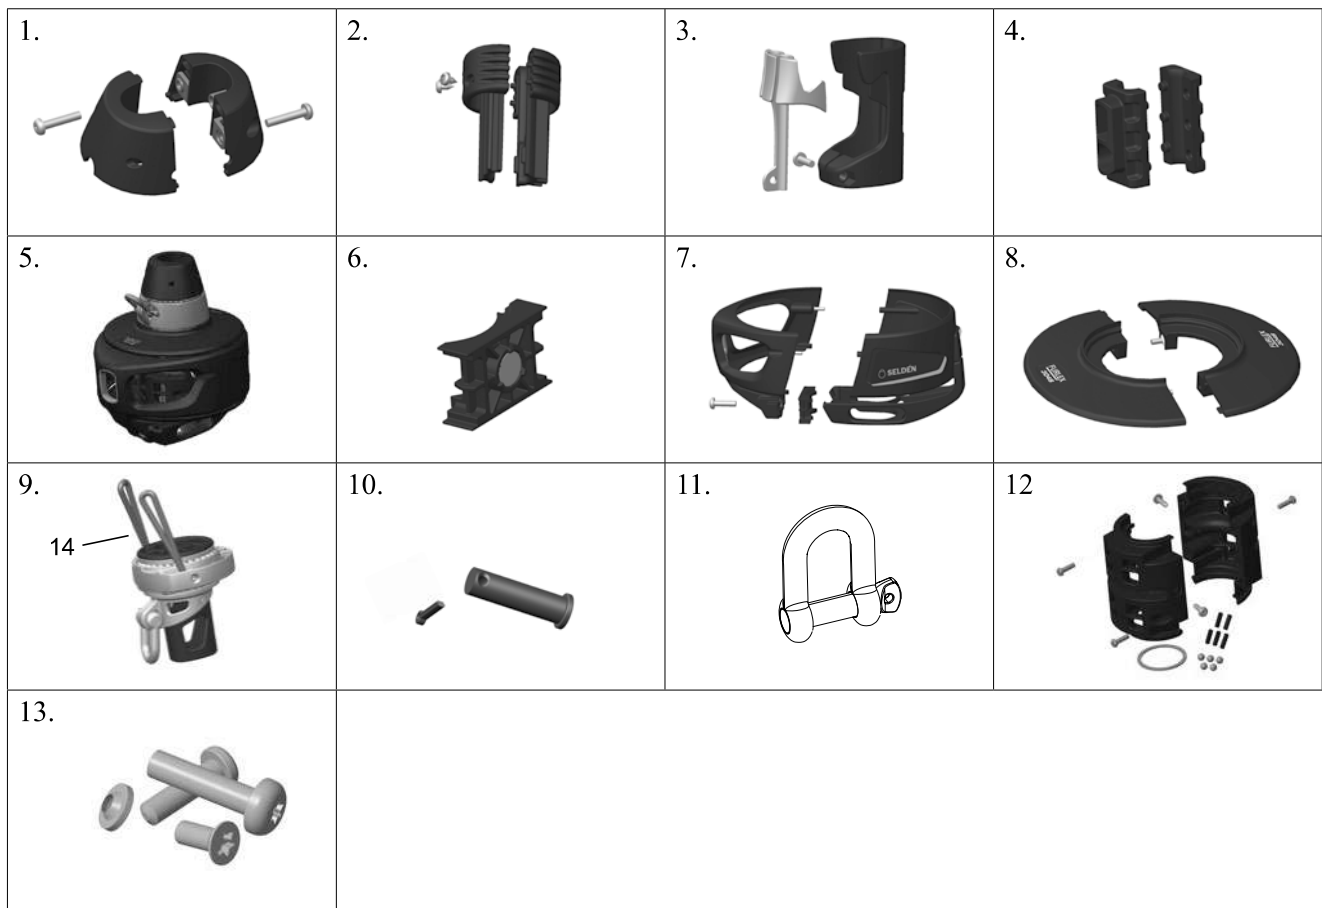

6.6 Spares & Accessories

	Description	Serie 404S			
		Dimension	Qty	Forestay wire size	
				Ø12 mm	Ø14 mm
1	Adapter assembly	incl. screws	1	549-404-01R	549-404-01R
2	Top guard	incl. screws	1	549-425-01R	549-425-01R
3	Sail feeder	incl. screws	1	549-423-01R	549-423-01R
4	Lower bearing plug halves	-	1	549-438-01R	549-438-01R
5	Lower swivel-complete	incl. shackle, clevis pin and split pin	1	549-400-10R	549-400-10R
6	Lock block	-	1	549-411-01R	549-411-01R
7	Cover assembly	incl. lock block and screws	1	549-409-10R	549-409-10R
8	Brim assembly	two brims incl. screws	1	549-407-01R	549-407-01R
9	Halyard swivel	incl. shackle	1	549-416-01R	549-416-01R
10	Clevis pin and split pin	-	1	165-566-01R	165-566-01R
11	Screw pin shackle	Ø12x24x41	1	307-004R	307-004R
12	Line drum kit	Ø122	1	549-403-10R	549-403-10R
13	Spare screw kit	-	1	155-612-10R	155-612-10R
14	Loop HMPE	Ø6	1	613-053-20R	

Serie 404S					
			Forestay wire size		
Description	Dimension	Qty	Ø12 mm	Ø14 mm	
13	Furlex grease	~100g	1	312-501	312-501
14	Furling line	Ø12 L=40000	1	612-036-01	612-036-01
15	Stanchion block	For Ø25/30	1	538-210-02R	538-210-02R
16	Pre-feeder pack	-	1	505-538-01R	505-538-01R
17	Locking adhesive	~1g	1	312-305	312-305
18	Soft shackle	8 (5 mm)	1	614-523R	614-523R
19	Connecting plate kit	1 long + 7 short	1	549-421-10R	549-421-10R
20	HMPE strop	-	1	613-053-20R	613-053-20R

6.7 Toggles & links

Toggle type		Forestay Dimensions	
		Ø 12	Ø 14
<p>Eye/fork toggle</p> 	Article No.	174-134-01	174-135-01
	Length (H)	95	95
	Ø Eye (D1)	20	20
	Ø Clevis pin (D2)	19	19
	Fork width (W2)	22	22
<p>Fork/Fork toggle</p> 	Article No.	517-052-02	517-053-02
	Length (H)	65	80
	Ø Clevis pin (D1)	19	22
	Fork width (W1)	20.5	20.5
	Ø Clevis pin (D2)	19	22
	Fork width (W2)	21	23
<p>Eye/fork Extensionlink</p> 	Article No.	517-075-01	517-076-01
	Length (H)	190	190
	Ø Clevis pin (D1)	19	22
	Fork width (W1)	20.5	20.5
	Ø Eye (D1) (D2)	20	22.5
	Gauge (W2)	12	16