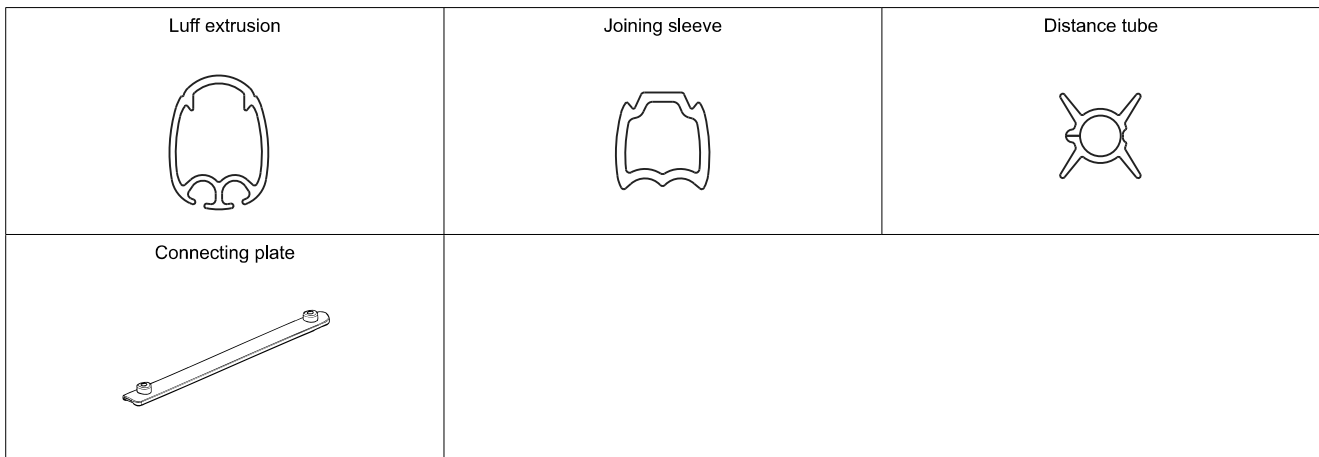

404S, Complete luff extrusion pack, wire Ø12-14

Including luff extrusions, joining sleeves, distance tubes and connecting plates for forestay lengths according to table.

Description	Dimension	Qty	Art. No.
Luff extrusion pack	FL=15300	1	549-432-02

404S, Single luff extrusion pack, wire Ø12-14

Including 1 pcs luff extrusion, 1 pcs joining sleeve, 1 pcs distance tube and 1 pcs connecting plate

Description	Qty	Art. No.	Luff extrusion	Joining sleeve	Distance tube	Conn. plate
Single luff extrusion pack	1	549-430-01	L=1000	L=1225	-	L=149
Single luff extrusion pack	1	549-431-01	L=1700	L=300	L=1400	L=75
Single luff extrusion pack	1	549-432-06	L=2400	L=300	L=2100	L=75

6.7 Toggles & links

Toggle type		Forestay Dimensions	
		Ø 12	Ø 14
<p>Eye/fork toggle</p> 	Article No.	174-134-01	174-135-01
	Length (H)	95	95
	Ø Eye (D1)	20	20
	Ø Clevis pin (D2)	19	19
	Fork width (W2)	22	22
<p>Fork/Fork toggle</p> 	Article No.	517-052-02	517-053-02
	Length (H)	65	80
	Ø Clevis pin (D1)	19	22
	Fork width (W1)	20.5	20.5
	Ø Clevis pin (D2)	19	22
	Fork width (W2)	21	23
<p>Eye/fork Extensionlink</p> 	Article No.	517-075-01	517-076-01
	Length (H)	190	190
	Ø Clevis pin (D1)	19	22
	Fork width (W1)	20.5	20.5
	Ø Eye (D1) (D2)	20	22.5
	Gauge (W2)	12	16